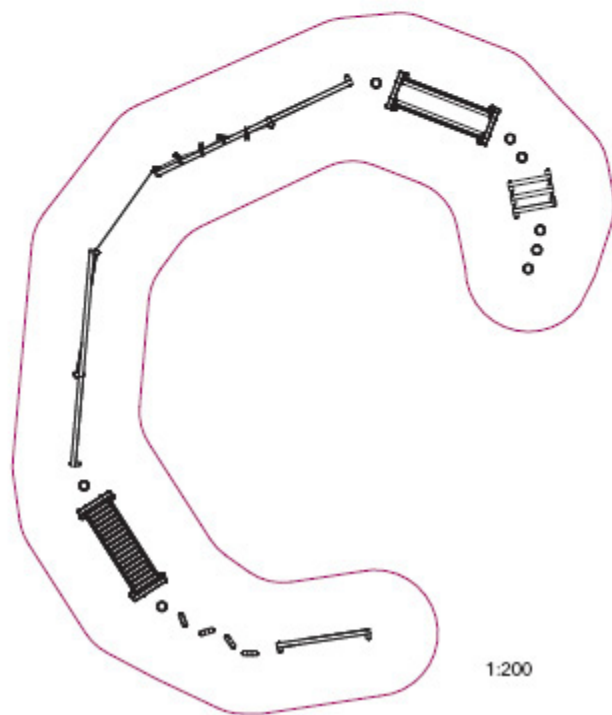

Ludus agility trail systems are designed to test and encourage physical and mental skills, confidence and interaction.

Agility Trail I

Dimensions L x W x H	33m x 1.8m x 2.5m
Minimum space required L x W	36m x 5m
Free height of fall	0.55m
Heaviest part	73kg
Largest part	3.2m x 0.2m x 0.2m
Total weight (approx.)	800kg

1:200