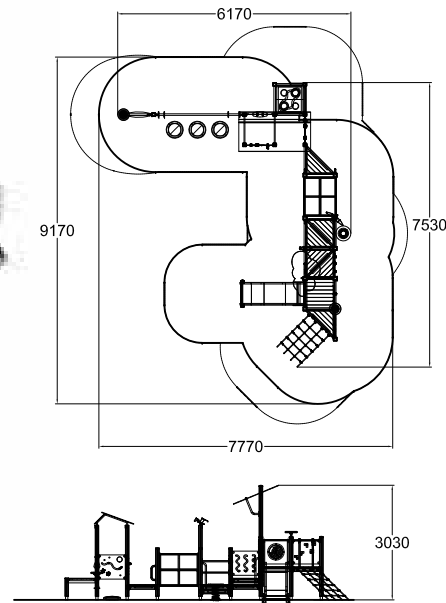

**137850**  
SANDBOX BOAT

MF	0	L: 9930 W: 6530 H: 3290
Icon	1+	380

Deep mounting

**137601**  
INCLUSIVE PLAY CENTRE S

MF	45.1	L: 10500 W: 8920 H: 3030
Icon	1+	1000

**137710**  
LABYRINTHE

MF	0	L: 7930 W: 7730 H: 1800
Icon	1+	0

**137602**  
INCLUSIVE PLAY CENTRE M

MF	56.3	L: 9350 W: 9580 H: 3470
Icon	1+	1970

**010710**  
FOX

MF	7.4	L: 2930 W: 2830 H: 2230
Icon	2+	420

Deep mounting foundation 705998 or 2 x rubber bases 706923 for surface mounting must be ordered separately.

**137603**  
INCLUSIVE PLAY CENTRE L

MF	77.9	L: 12470 W: 11210 H: 3660
Icon	1+	1470