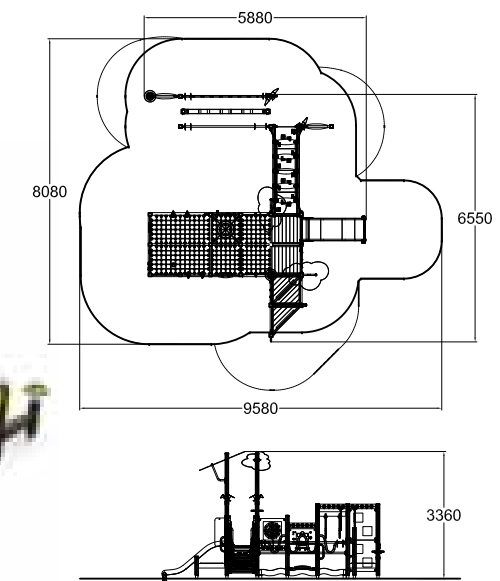

**137850**  
SANDBOX BOAT

MF	0	L: 9930 W: 6530 H: 3290
Icon	1+	380

Deep mounting

**137601**  
INCLUSIVE PLAY CENTRE S

MF	45.1	L: 10500 W: 8920 H: 3030
Icon	1+	1000

**137710**  
LABYRINTHE

MF	0	L: 7930 W: 7730 H: 1800
Icon	1+	0

**137602**  
INCLUSIVE PLAY CENTRE M

MF	56.3	L: 9350 W: 9580 H: 3470
Icon	1+	1970

**010710**  
FOX

MF	7.4	L: 2930 W: 2830 H: 2230
Icon	2+	420

Deep mounting foundation 705998 or 2 x rubber bases 706923 for surface mounting must be ordered separately.

**137603**  
INCLUSIVE PLAY CENTRE L

MF	77.9	L: 12470 W: 11210 H: 3660
Icon	1+	1470