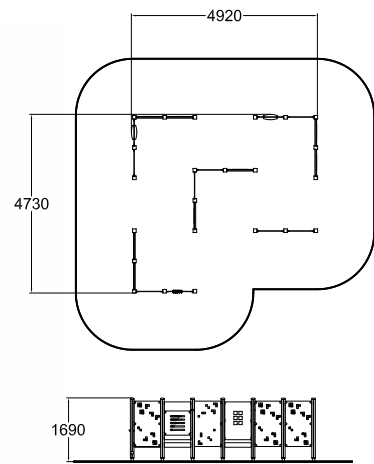

**137850**  
SANDBOX BOAT

MF	0	L: 9930 W: 6530 H: 3290
Icon	1+	380

Deep mounting

**137601**  
INCLUSIVE PLAY CENTRE S

MF	45.1	L: 10500 W: 8920 H: 3030
Icon	1+	1000

**137710**  
LABYRINTHE

MF	0	L: 7930 W: 7730 H: 1800
Icon	1+	0

**137602**  
INCLUSIVE PLAY CENTRE M

MF	56.3	L: 9350 W: 9580 H: 3470
Icon	1+	1970

**010710**  
FOX

MF	7.4	L: 2930 W: 2830 H: 2230
Icon	2+	420

Deep mounting foundation 705998 or 2 x rubber bases 706923 for surface mounting must be ordered separately.

**137603**  
INCLUSIVE PLAY CENTRE L

MF	77.9	L: 12470 W: 11210 H: 3660
Icon	1+	1470