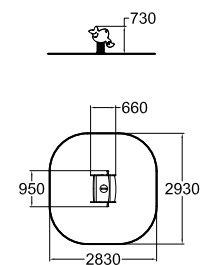

**137850**  
SANDBOX BOAT

MF	0	L: 9930 W: 6530 H: 3290
Icon	1+	380

Deep mounting

**137601**  
INCLUSIVE PLAY CENTRE S

MF	45.1	L: 10500 W: 8920 H: 3030
Icon	1+	1000

**137710**  
LABYRINTHE

MF	0	L: 7930 W: 7730 H: 1800
Icon	1+	0

**137602**  
INCLUSIVE PLAY CENTRE M

MF	56.3	L: 9350 W: 9580 H: 3470
Icon	1+	1970

**010710**  
FOX

MF	7.4	L: 2930 W: 2830 H: 2230
Icon	2+	420

Deep mounting foundation 705998 or 2 x rubber bases 706923 for surface mounting must be ordered separately.

**137603**  
INCLUSIVE PLAY CENTRE L

MF	77.9	L: 12470 W: 11210 H: 3660
Icon	1+	1470