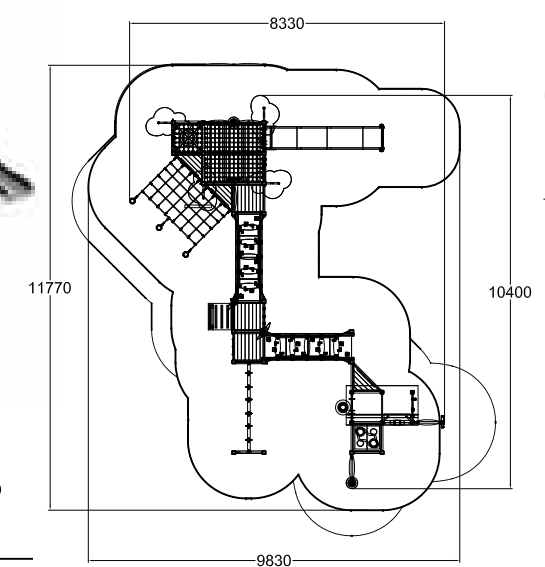

**137850**  
SANDBOX BOAT

MF	0	L: 9930 W: 6530 H: 3290
Icon	1+	380

Deep mounting

**137601**  
INCLUSIVE PLAY CENTRE S

MF	45.1	L: 10500 W: 8920 H: 3030
Icon	1+	1000

**137710**  
LABYRINTHE

MF	0	L: 7930 W: 7730 H: 1800
Icon	1+	0

**137602**  
INCLUSIVE PLAY CENTRE M

MF	56.3	L: 9350 W: 9580 H: 3470
Icon	1+	1970

**010710**  
FOX

MF	7.4	L: 2930 W: 2830 H: 2230
Icon	2+	420

Deep mounting foundation 705998 or 2 x rubber bases 706923 for surface mounting must be ordered separately.

**137603**  
INCLUSIVE PLAY CENTRE L

MF	77.9	L: 12470 W: 11210 H: 3660
Icon	1+	1470