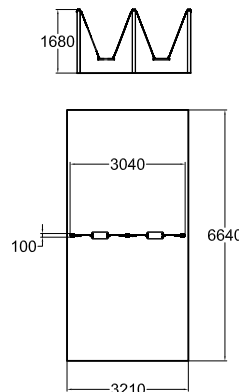

220002M
TELLURIUM

MF: 21.3	L: 6640 W: 3210 H: 2500
1+	1000

Underground foundation without concreting can be carried out by using foundation assembly. Foundation assembly elements and rubber seat/ cradle seat must be ordered separately.

RAL7024, RAL9023
Hot-dip galvanized

Chain 160 cm