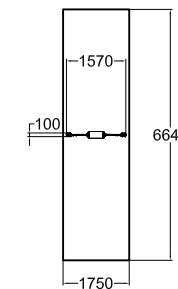

**104500M**  
**ROSA**

MF: 7.2	L: 6340 W: 5960 H: 2370
1+	1000

Deep mounting

**104512M**  
**SOFIA**

MF: 0	L: 7070 W: 6300 H: 2380
1+	570

Deep mounting

**104515M**  
**LINNEA**

MF: 0	L: 7900 W: 7075 H: 2510
1+	570

Deep mounting

**104980**  
**SAND CRANE**

MF: 0	L: 5420 W: 5420 H: 1800
3+	345

Deep mounting

**220001M**  
**TERBIUM**

MF: 11.6	L: 6640 W: 1750 H: 2500
1+	1000

Underground foundation without concreting can be carried out by using foundation assembly. Foundation assembly elements and rubber seat/ cradle seat must be ordered separately.

Chain 160 cm

RAL7024, RAL9023  
Hot-dip galvanized

**220002M**  
**TELLURIUM**

MF: 21.3	L: 6640 W: 3210 H: 2500
1+	1000

Underground foundation without concreting can be carried out by using foundation assembly. Foundation assembly elements and rubber seat/ cradle seat must be ordered separately.

**104620M**  
TUBE TUNNEL

14	L: 4060 W: 3880 H: 2780
1+	980

**M96254**  
AIRPLANE

10.1	L: 5670 W: 5190 H: 2375
1+	1000

**104625M**  
LONG TUBE TUNNEL

19	L: 5010 W: 5010 H: 2780
1+	980

**M96009**  
CASTLE

15.2	L: 5180 W: 4740 H: 2390
1+	1000