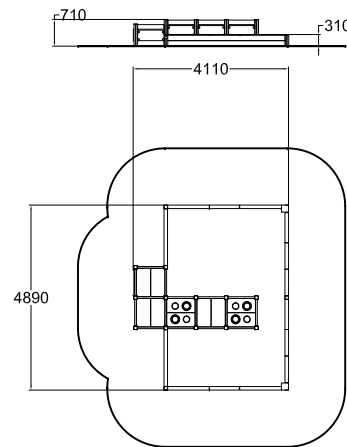

**104500M**  
**ROSA**

MF: 7.2	L: 6340 W: 5960 H: 2370
1+	1000

Deep mounting

**104512M**  
**SOFIA**

MF: 0	L: 7070 W: 6300 H: 2380
1+	570

Deep mounting

**104515M**  
**LINNEA**

MF: 0	L: 7900 W: 7075 H: 2510
1+	570

Deep mounting

**104980**  
**SAND CRANE**

MF: 0	L: 5420 W: 5420 H: 1800
3+	345

Deep mounting

**220001M**  
**TERBIUM**

MF: 11.6	L: 6640 W: 1750 H: 2500
1+	1000

Underground foundation without concreting can be carried out by using foundation assembly. Foundation assembly elements and rubber seat/ cradle seat must be ordered separately.

**104620M**  
TUBE TUNNEL

14	L: 4060 W: 3880 H: 2780
1+	980

**M96254**  
AIRPLANE

10.1	L: 5670 W: 5190 H: 2375
1+	1000

**104625M**  
LONG TUBE TUNNEL

19	L: 5010 W: 5010 H: 2780
1+	980

**M96009**  
CASTLE

15.2	L: 5180 W: 4740 H: 2390
1+	1000