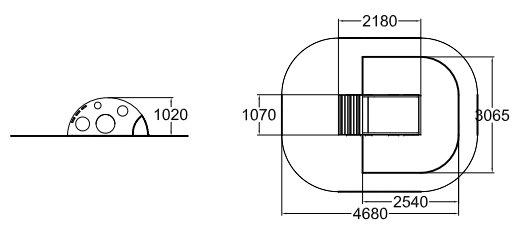

M96371
LADYBIRD PLAYHOUSE

	7.4		L: 5180 W: 4070 H: 2375
	1+		1000