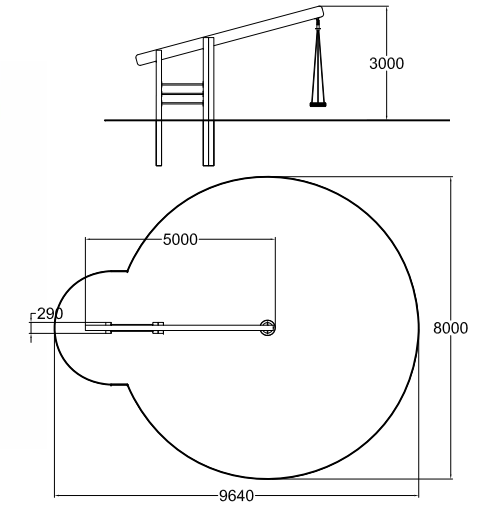

175009
CLIMBING FRAME

18	L: 4520 W: 4520 H: 3780
4+	1970

175006
CLIMBING FRAME

16.5	L: 4060 W: 4880 H: 2950
3+	1160

175016
HANGING FRAME

22.9	L: 6010 W: 4270 H: 2100
6+	1970

175010
CHINNING BARS FOR 2

11.8	L: 4500 W: 3030 H: 1800
5+	1500

175005
CLIMBING FRAME

19.4	L: 6000 W: 4250 H: 4030
3+	1950

175075
SWING FRAME

MF 233

L: 7390
W: 6300
H: 2900

1+ 1200

Chain 160 cm

120239
GROUP SWING

MF 54.5

L: 9640
W: 6300
H: 3000

4+ 1450

Deep mounting

175076
SWING FRAME

MF 25.5

L: 8100
W: 6300
H: 2900

4+ 1400

Chain 210 cm

175074
SWING FRAME

MF 14

L: 7390
W: 1900
H: 2290

1+ 1200

Chain 160 cm

Clover products can also be modified, since, for example, the colours of the plates used in the equipment can be changed, and thus give different looks to the playground.