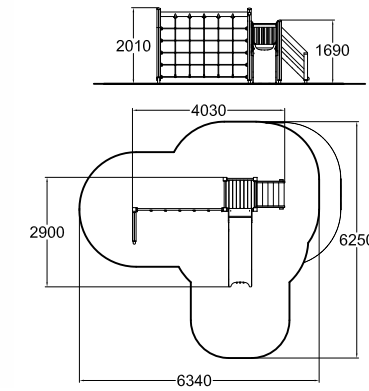

175090
SLIDE

L: 6970
W: 5170
H: 3270

175029
SLIDE

L: 6990
W: 5200
H: 3320

175027
ACTIVITY TOWER

175050
ACTIVITY TOWER

175035
ACTIVITY TOWER

175040
ACTIVITY TOWER

175042
ACTIVITY TOWER

175047
ACTIVITY TOWER

175045
ACTIVITY TOWER

36.9	L: 7040 W: 7600 H: 3330
3+	1470

175055
MOTORIC TRACK

66	L: 12600 W: 7900 H: 3270
1+	1840

175046
MOTORIC TRACK

51.5	L: 7840 W: 7720 H: 3270
3+	1900