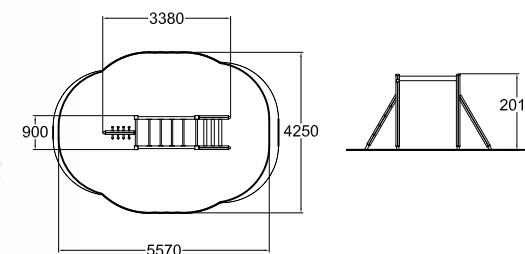

175009
CLIMBING FRAME

18	L: 4520 W: 4520 H: 3780
4+	1970

175006
CLIMBING FRAME

16.5	L: 4060 W: 4880 H: 2950
3+	1160

175016
HANGING FRAME

22.9	L: 6010 W: 4270 H: 2100
6+	1970

175010
CHINNING BARS FOR 2

11.8	L: 4500 W: 3030 H: 1800
5+	1500

175005
CLIMBING FRAME

19.4	L: 6000 W: 4250 H: 4030
3+	1950

175075
SWING FRAME

MF 233

L: 7390
W: 6300
H: 2900

1+ 1200

Chain 160 cm

120239
GROUP SWING

Chain 210 cm

175074
SWING FRAME

MF 14

L: 7390
W: 1900
H: 2290

1+ 1200

Chain 160 cm

Clover products can also be modified, since, for example, the colours of the plates used in the equipment can be changed, and thus give different looks to the playground.