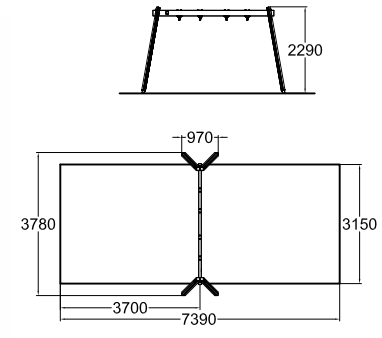

175009
CLIMBING FRAME

18	L: 4520 W: 4520 H: 3780
4+	1970

175006
CLIMBING FRAME

16.5	L: 4060 W: 4880 H: 2950
3+	1160

175016
HANGING FRAME

22.9	L: 6010 W: 4270 H: 2100
6+	1970

175010
CHINNING BARS FOR 2

11.8	L: 4500 W: 3030 H: 1800
5+	1500

175005
CLIMBING FRAME

19.4	L: 6000 W: 4250 H: 4030
3+	1950

175075
SWING FRAME

MF 233

L: 7390
W: 6300
H: 2900

1+ 1200

Chain 160 cm

120239
GROUP SWING

Chain 210 cm

175074
SWING FRAME

MF 14

L: 7390
W: 1900
H: 2290

1+ 1200

Chain 160 cm

Clover products can also be modified, since, for example, the colours of the plates used in the equipment can be changed, and thus give different looks to the playground.