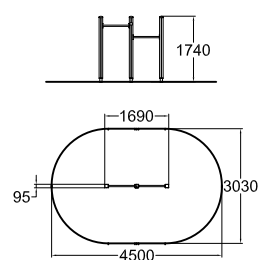

175009
CLIMBING FRAME

18	L: 4520 W: 4520 H: 3780
4+	1970

175006
CLIMBING FRAME

16.5	L: 4060 W: 4880 H: 2950
3+	1160

175016
HANGING FRAME

22.9	L: 6010 W: 4270 H: 2100
6+	1970

175010
CHINNING BARS FOR 2

11.8	L: 4500 W: 3030 H: 1800
5+	1500

175005
CLIMBING FRAME

19.4	L: 6000 W: 4250 H: 4030
3+	1950

175075
SWING FRAME

MF 233

L: 7390
W: 6300
H: 2900

1+ 1200

Chain 160 cm

120239
GROUP SWING

Chain 210 cm

175074
SWING FRAME

MF 14

L: 7390
W: 1900
H: 2290

1+ 1200

Chain 160 cm

Clover products can also be modified, since, for example, the colours of the plates used in the equipment can be changed, and thus give different looks to the playground.