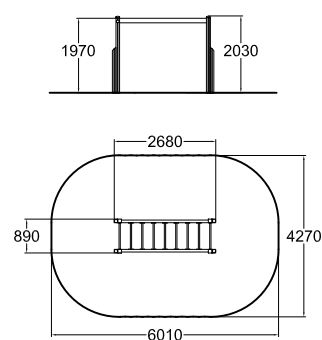

175070
SEESAW

MF 11	L: 5200 W: 6300 H: 2700
3+	1200

175020
ZIG-ZAG TRACK

MF 0	L: 7090 W: 6300 H: 2190
3+	460

175022
BALANCING BEAM

MF 0	L: 5240 W: 3140 H: 2170
3+	370

175019
CRAWL NET

MF 0	L: 5300 W: 6300 H: 2350
1+	550

175009
CLIMBING FRAME

18	L: 4520 W: 4520 H: 3780
4+	1970

175006
CLIMBING FRAME

16.5	L: 4060 W: 4880 H: 2950
3+	1160

175016
HANGING FRAME

22.9	L: 6010 W: 4270 H: 2100
6+	1970

175010
CHINNING BARS FOR 2

11.8	L: 4500 W: 3030 H: 1800
5+	1500

175005
CLIMBING FRAME

19.4	L: 6000 W: 4250 H: 4030
3+	1950

175075
SWING FRAME

MF 233

L: 7390
W: 6300
H: 2900

1+ 1200

Chain 160 cm

120239
GROUP SWING

Chain 210 cm

175074
SWING FRAME

MF 14

L: 7390
W: 1900
H: 2290

1+ 1200

Chain 160 cm

Clover products can also be modified, since, for example, the colours of the plates used in the equipment can be changed, and thus give different looks to the playground.