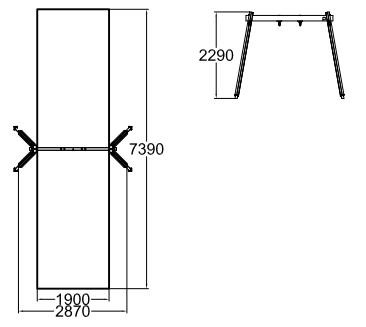

175009
CLIMBING FRAME

18	L: 4520 W: 4520 H: 3780
4+	1970

175006
CLIMBING FRAME

16.5	L: 4060 W: 4880 H: 2950
3+	1160

175016
HANGING FRAME

22.9	L: 6010 W: 4270 H: 2100
6+	1970

175010
CHINNING BARS FOR 2

11.8	L: 4500 W: 3030 H: 1800
5+	1500

175005
CLIMBING FRAME

19.4	L: 6000 W: 4250 H: 4030
3+	1950

175075
SWING FRAME

MF 233

L: 7390
W: 6300
H: 2900

1+ 1200

Chain 160 cm

120239
GROUP SWING

MF 54.5

L: 9640
W: 6300
H: 3000

4+ 1450

Deep mounting

175076
SWING FRAME

MF 25.5

L: 8100
W: 6300
H: 2900

4+ 1400

Chain 210 cm

175074
SWING FRAME

MF 14

L: 7390
W: 1900
H: 2290

1+ 1200

Chain 160 cm

Clover products can also be modified, since, for example, the colours of the plates used in the equipment can be changed, and thus give different looks to the playground.