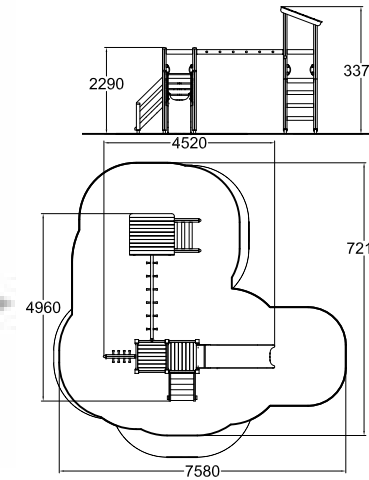

175090
SLIDE

L: 6970
W: 5170
H: 3270

175029
SLIDE

L: 6990
W: 5200
H: 3320

175027
ACTIVITY TOWER

175050
ACTIVITY TOWER

175035
ACTIVITY TOWER

175040
ACTIVITY TOWER

175042
ACTIVITY TOWER

175047
ACTIVITY TOWER

175045
ACTIVITY TOWER

36.9	L: 7040 W: 7600 H: 3330
3+	1470

175055
MOTORIC TRACK

66	L: 12600 W: 7900 H: 3270
1+	1840

175046
MOTORIC TRACK

51.5	L: 7840 W: 7720 H: 3270
3+	1900