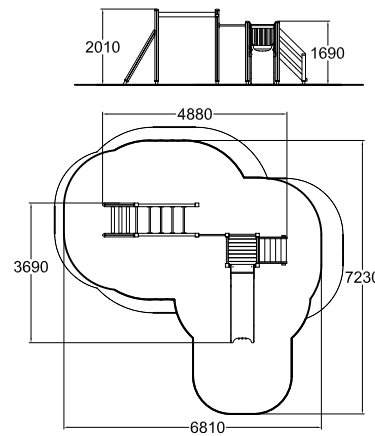

175090
SLIDE

L: 6970
W: 5170
H: 3270

175029
SLIDE

L: 6990
W: 5200
H: 3320

175027
ACTIVITY TOWER

175050
ACTIVITY TOWER

175035
ACTIVITY TOWER

175040
ACTIVITY TOWER

175042
ACTIVITY TOWER

175047
ACTIVITY TOWER

175045
ACTIVITY TOWER

36.9	L: 7040 W: 7600 H: 3330
3+	1470

175055
MOTORIC TRACK

66	L: 12600 W: 7900 H: 3270
1+	1840

175046
MOTORIC TRACK

51.5	L: 7840 W: 7720 H: 3270
3+	1900