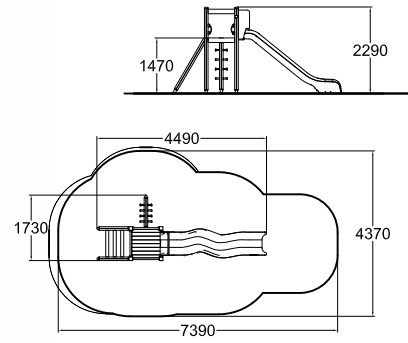

175090
SLIDE

L: 6970
W: 5170
H: 3270

175029
SLIDE

L: 6990
W: 5200
H: 3320

175027
ACTIVITY TOWER

175050
ACTIVITY TOWER

175035
ACTIVITY TOWER

175040
ACTIVITY TOWER

175042
ACTIVITY TOWER

175047
ACTIVITY TOWER

175045
ACTIVITY TOWER

36.9	L: 7040 W: 7600 H: 3330
3+	1470

175055
MOTORIC TRACK

66	L: 12600 W: 7900 H: 3270
1+	1840

175046
MOTORIC TRACK

51.5	L: 7840 W: 7720 H: 3270
3+	1900