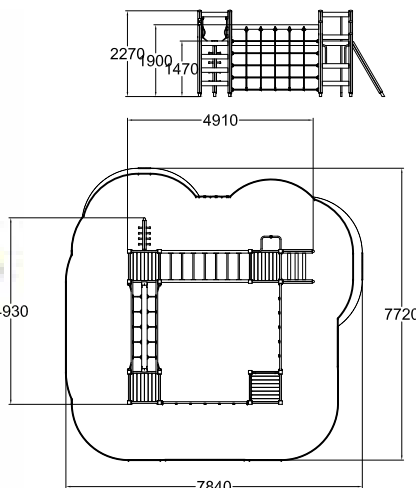

175090
SLIDE

L: 6970
W: 5170
H: 3270

175029
SLIDE

L: 6990
W: 5200
H: 3320

175027
ACTIVITY TOWER

175050
ACTIVITY TOWER

175035
ACTIVITY TOWER

175040
ACTIVITY TOWER

175042
ACTIVITY TOWER

175047
ACTIVITY TOWER

175045
ACTIVITY TOWER

36.9	L: 7040 W: 7600 H: 3330
3+	1470

175055
MOTORIC TRACK

66	L: 12600 W: 7900 H: 3270
1+	1840

175046
MOTORIC TRACK

51.5	L: 7840 W: 7720 H: 3270
3+	1900