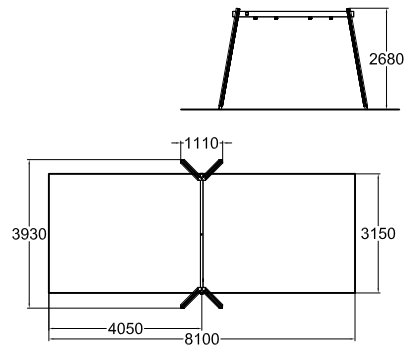

175076
SWING FRAME

MF 25.5

L: 8100
W: 6300
H: 2900

4+ 1400

Chain 210 cm