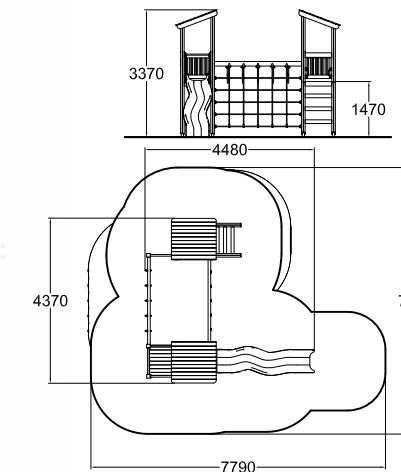

175090
SLIDE

L: 6970
W: 5170
H: 3270

175029
SLIDE

L: 6990
W: 5200
H: 3320

175027
ACTIVITY TOWER

175050
ACTIVITY TOWER

175035
ACTIVITY TOWER

175040
ACTIVITY TOWER

175042
ACTIVITY TOWER

175047
ACTIVITY TOWER

175045
ACTIVITY TOWER

36.9	L: 7040 W: 7600 H: 3330
3+	1470

175055
MOTORIC TRACK

66	L: 12600 W: 7900 H: 3270
1+	1840

175046
MOTORIC TRACK

51.5	L: 7840 W: 7720 H: 3270
3+	1900