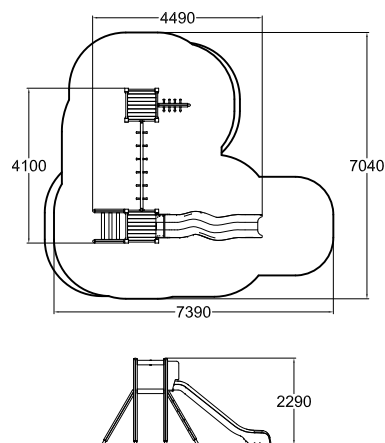

175090
SLIDE

L: 6970
W: 5170
H: 3270

175029
SLIDE

L: 6990
W: 5200
H: 3320

175027
ACTIVITY TOWER

175050
ACTIVITY TOWER

175035
ACTIVITY TOWER

175040
ACTIVITY TOWER

175042
ACTIVITY TOWER

175047
ACTIVITY TOWER

175045
ACTIVITY TOWER

36.9	L: 7040 W: 7600 H: 3330
3+	1470

175055
MOTORIC TRACK

66	L: 12600 W: 7900 H: 3270
1+	1840

175046
MOTORIC TRACK

51.5	L: 7840 W: 7720 H: 3270
3+	1900