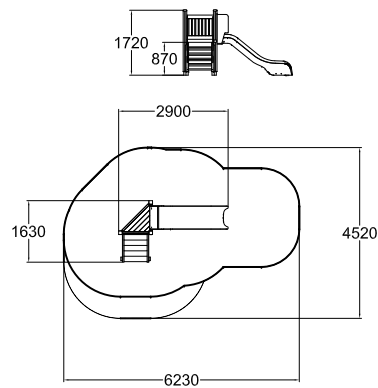

175031
SLIDE

L: 6250
W: 3880
H: 2670

175089
SLIDE

L: 6230
W: 4520
H: 2670

175025
SLIDE

L: 6250
W: 4580
H: 3270

175030
SLIDE

L: 6250
W: 4580
H: 3270

175090
SLIDE

L: 6970
W: 5170
H: 3270

175029
SLIDE

L: 6990
W: 5200
H: 3320

175027
ACTIVITY TOWER

175050
ACTIVITY TOWER

175035
ACTIVITY TOWER

175040
ACTIVITY TOWER

175042
ACTIVITY TOWER

175047
ACTIVITY TOWER

175045
ACTIVITY TOWER

36.9	L: 7040 W: 7600 H: 3330
3+	1470

175055
MOTORIC TRACK

66	L: 12600 W: 7900 H: 3270
1+	1840

175046
MOTORIC TRACK

51.5	L: 7840 W: 7720 H: 3270
3+	1900

Chain 210 cm

175074
SWING FRAME

MF 14

L: 7390
W: 1900
H: 2290

1+ 1200

Chain 160 cm

Clover products can also be modified, since, for example, the colours of the plates used in the equipment can be changed, and thus give different looks to the playground.