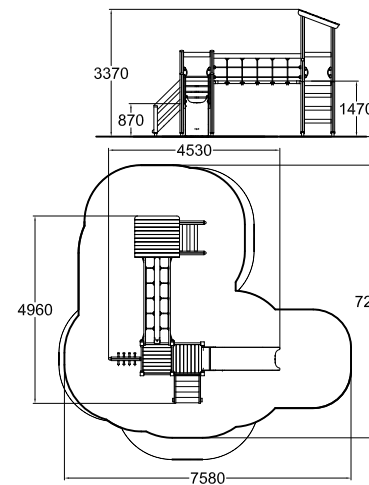

175090
SLIDE

L: 6970
W: 5170
H: 3270

175029
SLIDE

L: 6990
W: 5200
H: 3320

175027
ACTIVITY TOWER

175050
ACTIVITY TOWER

175035
ACTIVITY TOWER

175040
ACTIVITY TOWER

175042
ACTIVITY TOWER

175047
ACTIVITY TOWER

175045
ACTIVITY TOWER

36.9	L: 7040 W: 7600 H: 3330
3+	1470

175055
MOTORIC TRACK

66	L: 12600 W: 7900 H: 3270
1+	1840

175046
MOTORIC TRACK

51.5	L: 7840 W: 7720 H: 3270
3+	1900