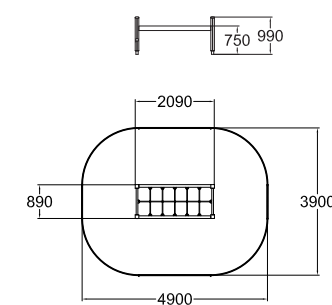

175070
SEESAW

MF 11	L: 5200 W: 6300 H: 2700
3+	1200

175020
ZIG-ZAG TRACK

MF 0	L: 7090 W: 6300 H: 2190
3+	460

175022
BALANCING BEAM

MF 0	L: 5240 W: 3140 H: 2170
3+	370

175019
CRAWL NET

MF 0	L: 5300 W: 6300 H: 2350
1+	550

175009
CLIMBING FRAME

18	L: 4520 W: 4520 H: 3780
4+	1970

175006
CLIMBING FRAME

16.5	L: 4060 W: 4880 H: 2950
3+	1160

175016
HANGING FRAME

22.9	L: 6010 W: 4270 H: 2100
6+	1970

175010
CHINNING BARS FOR 2

11.8	L: 4500 W: 3030 H: 1800
5+	1500

175005
CLIMBING FRAME

19.4	L: 6000 W: 4250 H: 4030
3+	1950

175075
SWING FRAME

MF 233

L: 7390
W: 6300
H: 2900

1+ 1200

Chain 160 cm

120239
GROUP SWING

Chain 210 cm

175074
SWING FRAME

MF 14

L: 7390
W: 1900
H: 2290

1+ 1200

Chain 160 cm

Clover products can also be modified, since, for example, the colours of the plates used in the equipment can be changed, and thus give different looks to the playground.