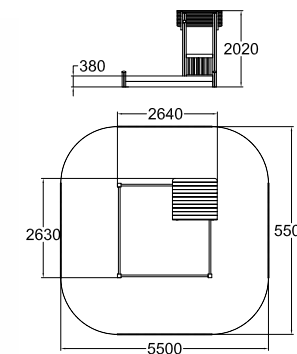

175082
PLAY YARD

0	L: 5500 W: 5500 H: 2020
1+	320

Deep mounting