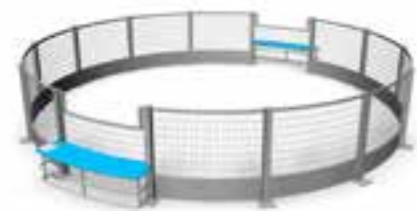

In the picture: ArcSport 080832M includes as extra parts side goals (4 pcs), maintenance gate (1 pc), adjustable basket ball stands (2 pcs), volley ball posts (2 pcs) and net which should be ordered separately.

Please ask more on additional products for arenas!

080832M
ARCSPORT 13X26

L: 28390
W: 13420
H: 3250

080851
METAL ARENA

L: 22400
W: 13120
H: 3130
Deep

080901
PANNA HIGH

L: 6190
W: 6190
H: 2050
Deep and surface

080950
GOAL XS

L: 720
W: 1520
H: 960
Deep and surface

080951
GOAL S

L: 720
W: 1920
H: 1260
Deep and surface

080902
PANNA LOW

L: 6190
W: 6190
H: 1200
Deep and surface

080905
PANNA ARENA

L: 12320
W: 6190
H: 2050
Deep and surface

080952
GOAL M

L: 740
W: 2550
H: 1680
Deep and surface

080953
GOAL L

L: 740
W: 3150
H: 2080
Deep and surface

080921M
BASKET BALL
STAND 1

 L: 1690
W: 1200
H: 3790  Deep

080922M
BASKET BALL
STAND 2

 L: 3200
W: 1200
H: 3790  Deep