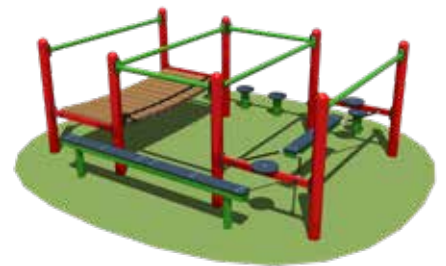

New Steel Agility Trails

Tired of your timber trails rotting or being damaged by strimming, why not choose one of our NEW steel trail configurations?